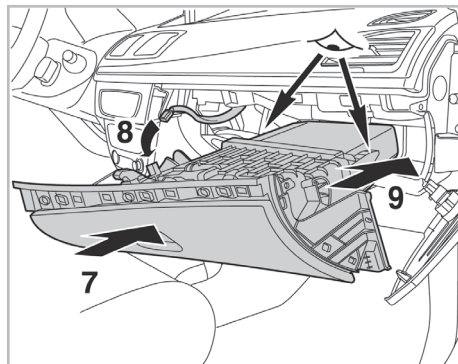

WANT TO KNOW MORE?

www.valeo-techassist.com