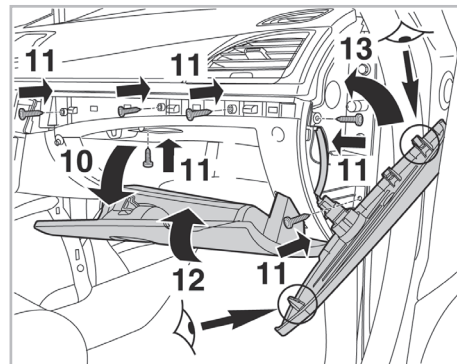

WANT TO KNOW MORE?

www.valeo-techassist.com