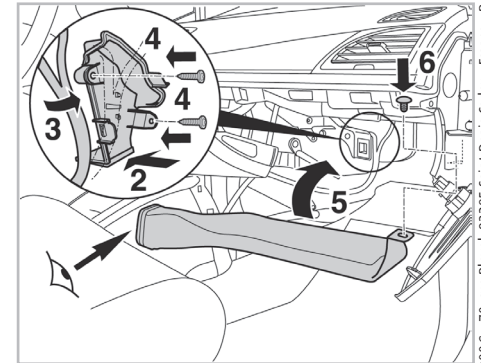

PROTECT

combined with active carbon

FOR
NISSAN
RENAULT

JUKE A/C+ (07/10 >)
FLUENCE A/C+ (02/10 >)

715722

FH349

CA

WANT TO KNOW MORE?