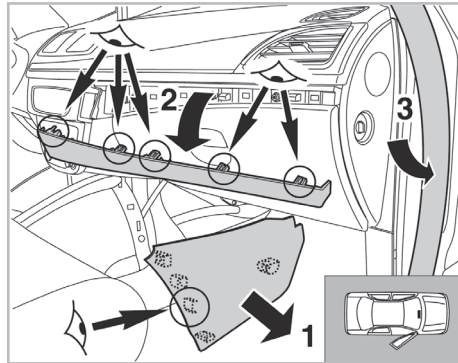

PROTECT

combined with active carbon

FOR
NISSAN
RENAULT

JUKE A/C+ (07/10 >)
FLUENCE A/C+ (02/10 >)

715722

FH349

CA

WANT TO KNOW MORE?