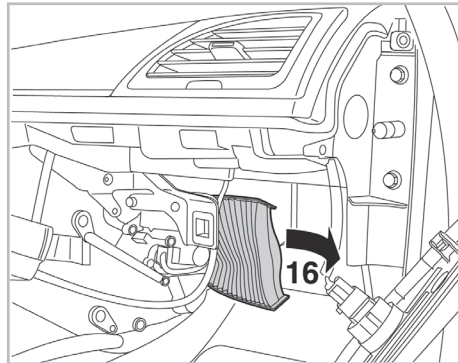

PROTECT

combined with active carbon

FOR
NISSAN
RENAULT

JUKE A/C+ (07/10 >)
FLUENCE A/C+ (02/10 >)

715722

FH349

CA

WANT TO KNOW MORE?