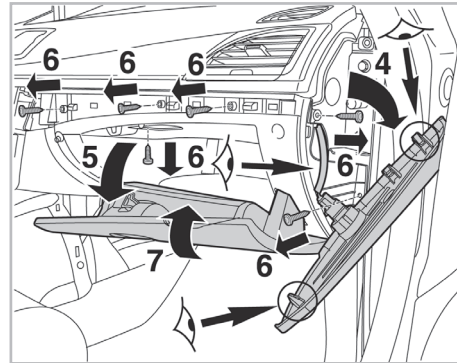

PROTECT

combined with active carbon

FOR
NISSAN
RENAULT

JUKE A/C+ (07/10 >)
FLUENCE A/C+ (02/10 >)

715722

FH349

CA

WANT TO KNOW MORE?