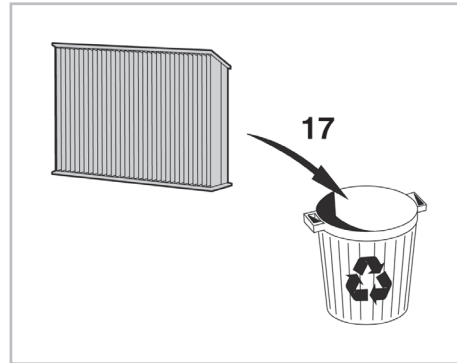

PROTECT

combined with active carbon

FOR
NISSAN
RENAULT

JUKE A/C+ (07/10 >)
FLUENCE A/C+ (02/10 >)

715722

FH349

CA

WANT TO KNOW MORE?