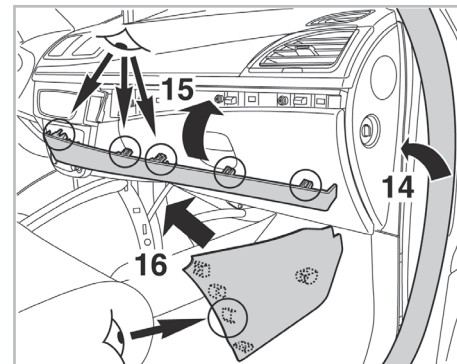

WANT TO KNOW MORE?

www.valeo-techassist.com