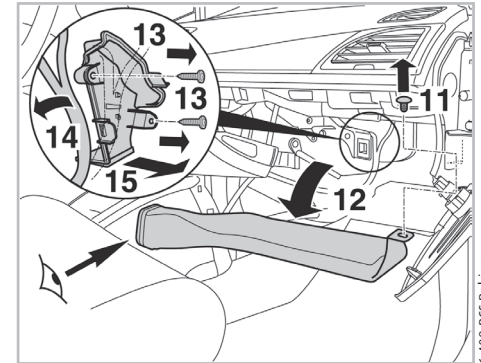

PROTECT

combined with active carbon

FOR
NISSAN
RENAULT

JUKE A/C+ (07/10 >)
FLUENCE A/C+ (02/10 >)

715722

FH349

CA

WANT TO KNOW MORE?