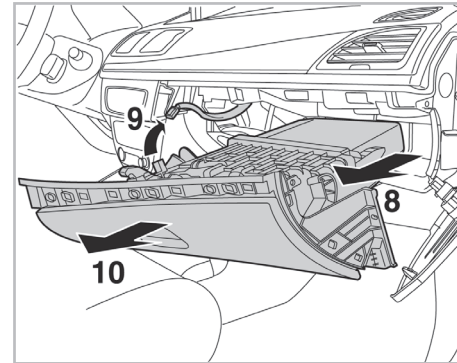

PROTECT

combined with active carbon

FOR
NISSAN
RENAULT

JUKE A/C+ (07/10 >)
FLUENCE A/C+ (02/10 >)

715722

FH349

CA

WANT TO KNOW MORE?