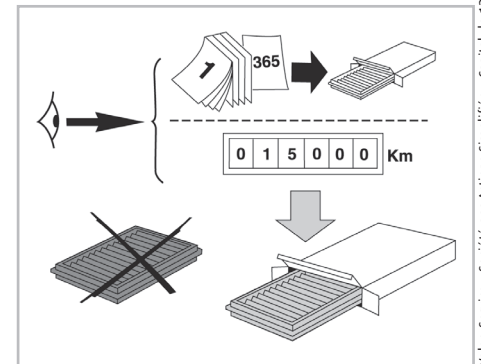

WANT TO KNOW MORE?

www.valeo-techassist.com