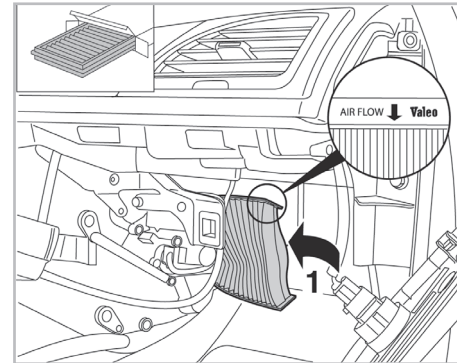

PROTECT

combined with active carbon

FOR
NISSAN
RENAULT

JUKE A/C+ (07/10 >)
FLUENCE A/C+ (02/10 >)

715722

FH349

CA

WANT TO KNOW MORE?